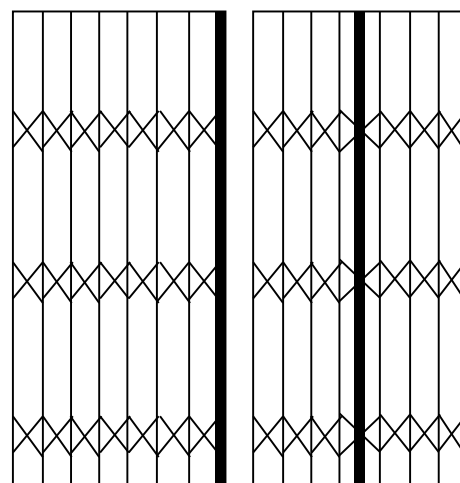

DOORS | Trellis Gate

The Trellis Security Gate design offers:

- 12 x 12mm Double Uprighted Security Barrier.
- 25 x 5mm flights – Sizes from 1110mm high and up.
- The strongest and most solid flight configuration currently available in the South African market.
- Its features, coupled with extra slot support stainless steel rivets, an Aluminium extruded top and bottom track, coupled with anti-twist functions ensures a top quality product second to none.
- Its slam lock and dead lock qualities, together with double sealing bearings on all uprights allows for the weight of the product to be equally distributed along the entire door.
- The Martial Eagle security gate is available in both single and double fixtures, with fixture sizes from 450mm upwards.

SIDE LOCKING - STANDARD SIZES:

Width	Adjustment	Standard 2080(h) - 2090(h)
900	(700 - 1010)	R 4644
1800	(1500 - 1920)	R 6748
2400	(1920 - 2460)	R 7344

Custom sizes and centre locking option available on request.

STANDARD COLOURS:

White and Bronze

LOCKING OPTIONS:

Side Locking
Centre Locking